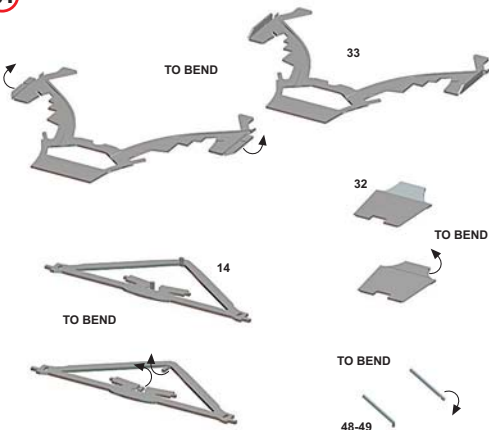

01

GLUE AND STICK BEFORE PAINTING

BRIGHT RED
TAMIYA TS49

02

SEMI GLOSS BLACK

03

10-11-12
ADHESIVE METAL TRANSFER

04

48-49