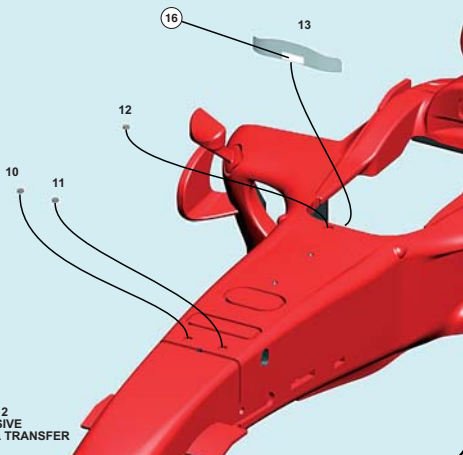

SEMI GLOSS BLACK

03

10-11-12
ADHESIVE METAL TRANSFER